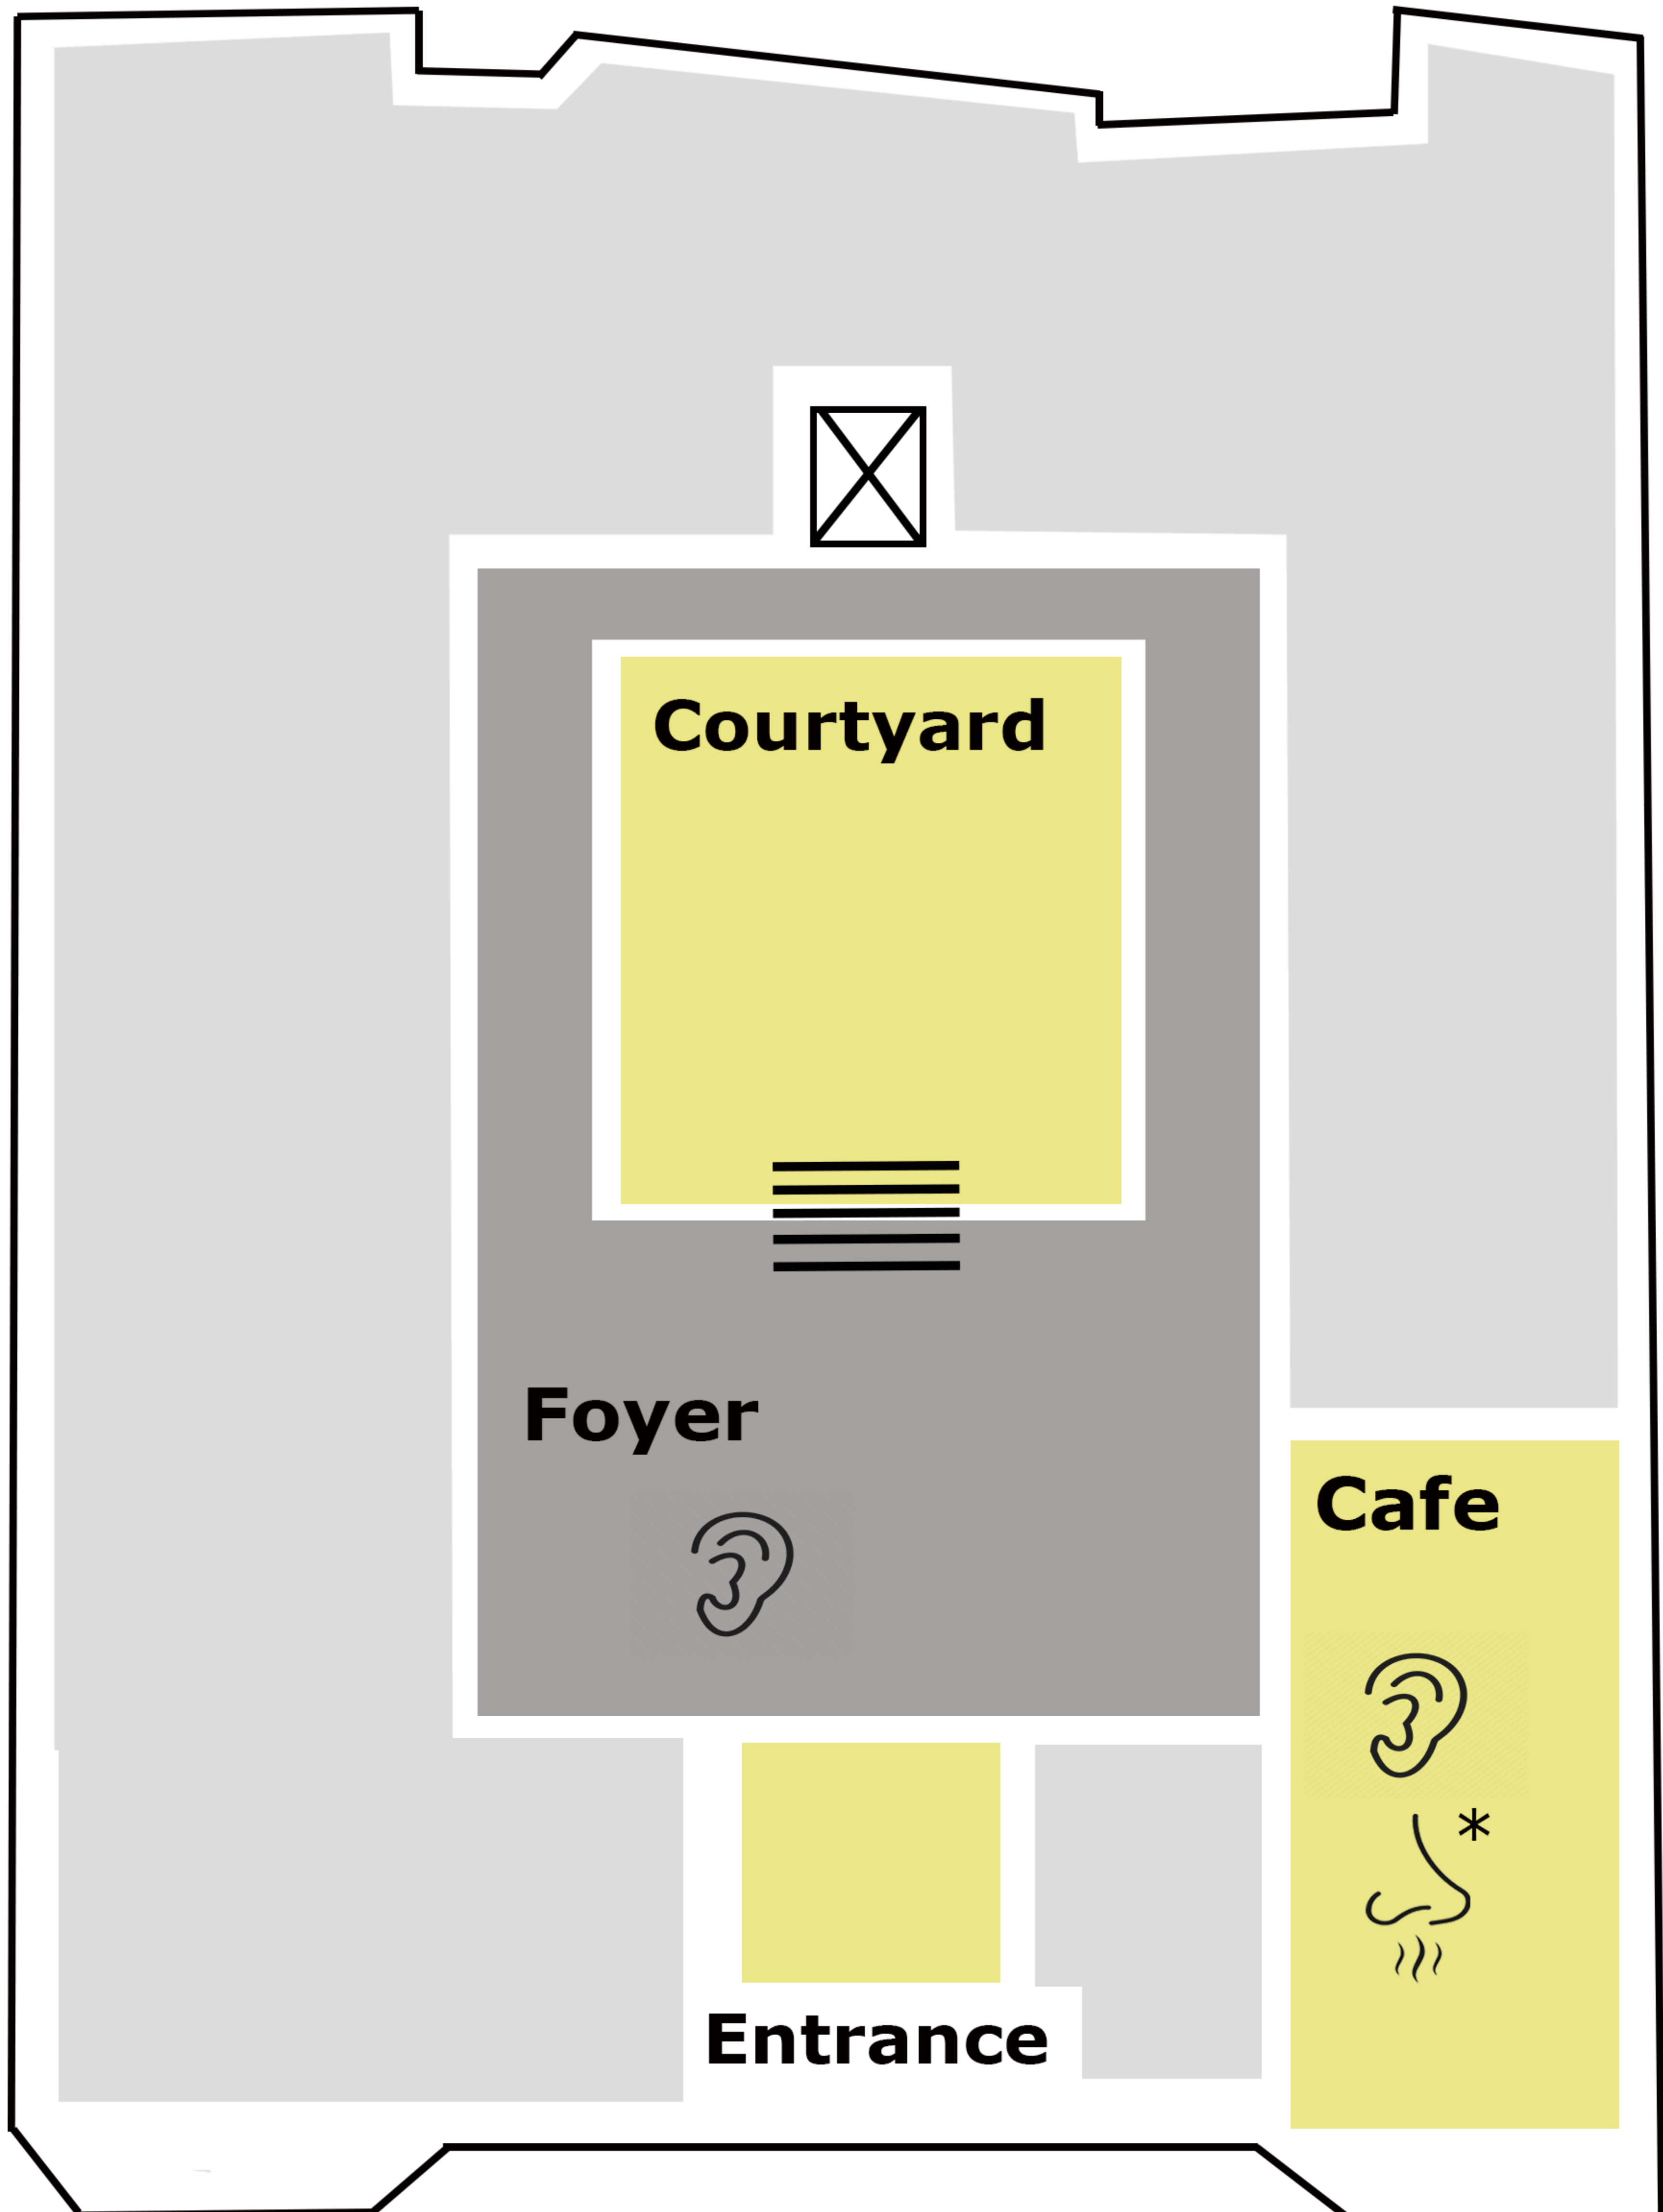

The Holly King & The Oak King

Sensory Map

Battersea Arts Centre

Key

Natural Light

Low Lighting

Lift

Installation

Performance

Very Dark Lighting Level

Festoon Bulbs / Bright

Ground Floor

**BATTERSEA
ARTS CENTRE**

First Floor

Please note that the final room is much darker than the rest of the experience. If you would like to see the experience in more detail, take a look at our Visual Guide.